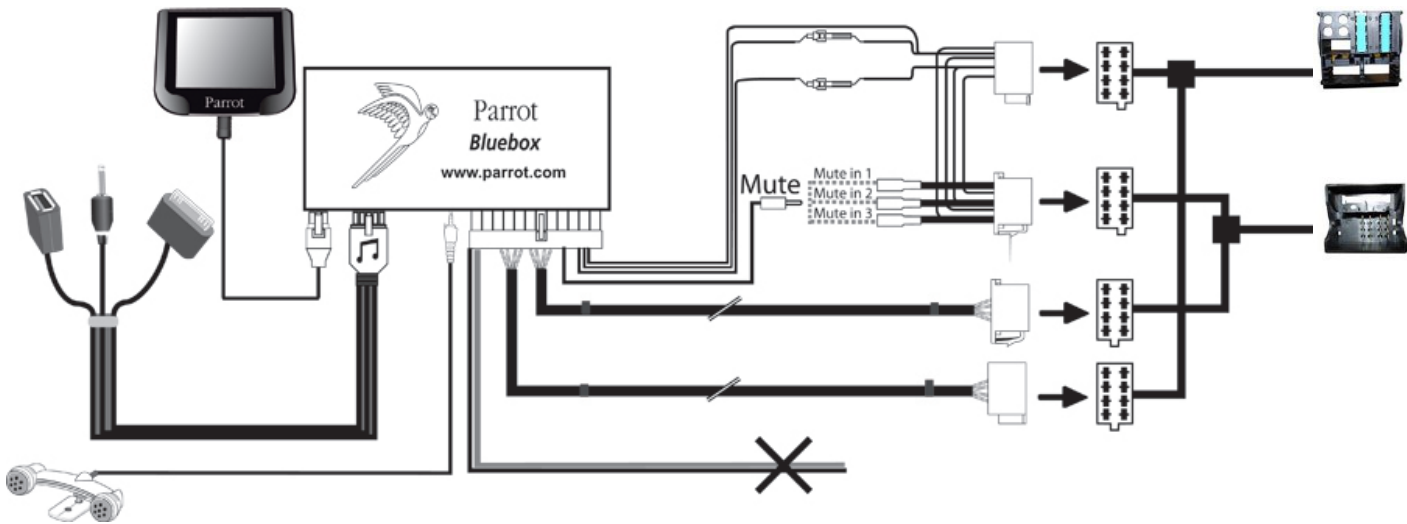

<http://www.parrotshopping.com>

ISO Adaptor Connection

N°	Connector		Description
Audio			
1	FEMALE		REAR RIGHT SPEAKER +
2	FEMALE		FRONT RIGHT SPEAKER +
3	FEMALE		FRONT LEFT SPEAKER +
4	FEMALE		REAR LEFT SPEAKER +
5	FEMALE		REAR RIGHT SPEAKER -
6	FEMALE		FRONT RIGHT SPEAKER -
7	FEMALE		FRONT LEFT SPEAKER -
8	FEMALE		REAR LEFT SPEAKER -
Supply			
2	FEMALE		+12V IGNITION
4	FEMALE		GROUND
8	FEMALE		+12V BATTERY
Audio			
1	MALE		REAR RIGHT SPEAKER +
2	MALE		FRONT RIGHT SPEAKER +
3	MALE		FRONT LEFT SPEAKER +
4	MALE		REAR LEFT SPEAKER +
5	MALE		REAR RIGHT SPEAKER -
6	MALE		FRONT RIGHT SPEAKER -
7	MALE		FRONT LEFT SPEAKER -
8	MALE		REAR LEFT SPEAKER -
Supply			
2	MALE		+12V IGNITION
4	MALE		GROUND
8	MALE		+12V BATTERY