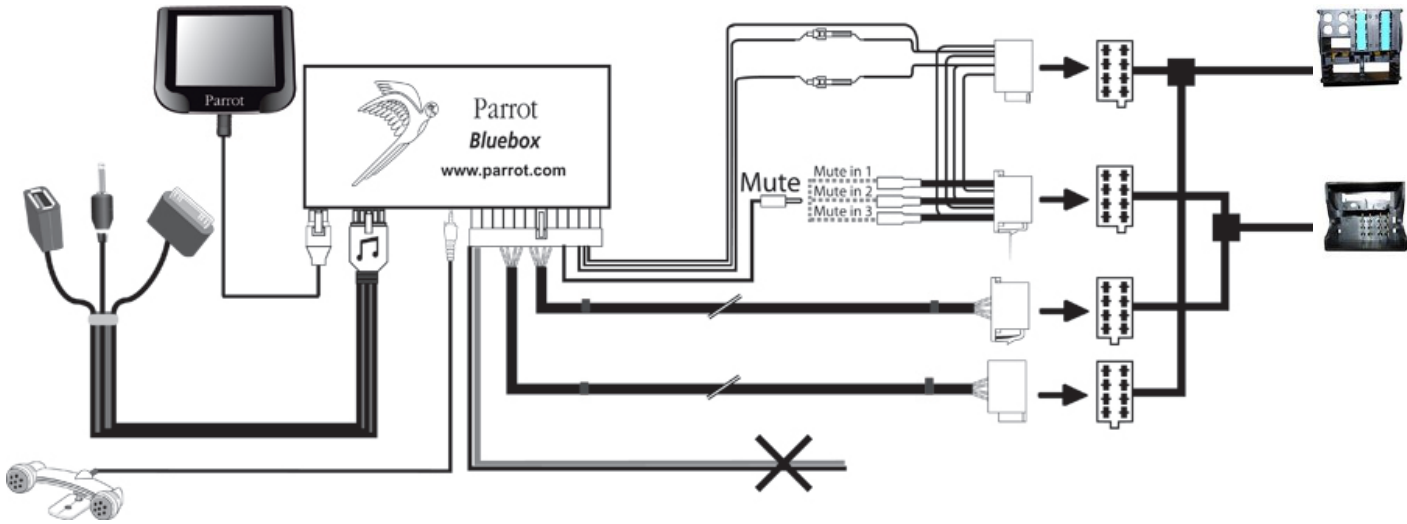

# ISO Adaptor Connection

N°	Connector		Description
Audio			
1	FEMALE		REAR RIGHT SPEAKER +
2	FEMALE		FRONT RIGHT SPEAKER +
3	FEMALE		FRONT LEFT SPEAKER +
4	FEMALE		REAR LEFT SPEAKER +
5	FEMALE		REAR RIGHT SPEAKER -
6	FEMALE		FRONT RIGHT SPEAKER -
7	FEMALE		FRONT LEFT SPEAKER -
8	FEMALE		REAR LEFT SPEAKER -
Supply			
2	FEMALE		+12V IGNITION
4	FEMALE		GROUND
8	FEMALE		+12V BATTERY
Audio			
1	MALE		REAR RIGHT SPEAKER +
2	MALE		FRONT RIGHT SPEAKER +
3	MALE		FRONT LEFT SPEAKER +
4	MALE		REAR LEFT SPEAKER +
5	MALE		REAR RIGHT SPEAKER -
6	MALE		FRONT RIGHT SPEAKER -
7	MALE		FRONT LEFT SPEAKER -
8	MALE		REAR LEFT SPEAKER -
Supply			
2	MALE		+12V IGNITION
4	MALE		GROUND
8	MALE		+12V BATTERY