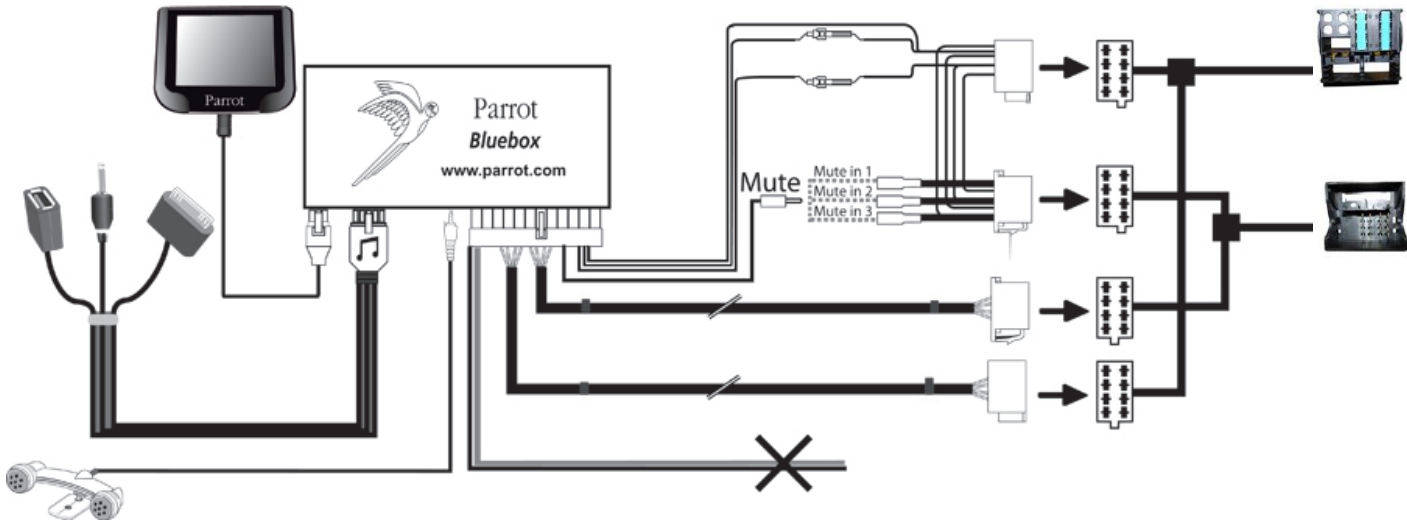

# ISO Adaptor Connection

N°	Connector		Description
Audio			
1	FEMALE		REAR RIGHT SPEAKER +
2	FEMALE		FRONT RIGHT SPEAKER +
3	FEMALE		FRONT LEFT SPEAKER +
4	FEMALE		REAR LEFT SPEAKER +
5	FEMALE		REAR RIGHT SPEAKER -
6	FEMALE		FRONT RIGHT SPEAKER -
7	FEMALE		FRONT LEFT SPEAKER -
8	FEMALE		REAR LEFT SPEAKER -
Supply			
2	FEMALE		+12V IGNITION
4	FEMALE		GROUND
8	FEMALE		+12V BATTERY
Audio			
1	MALE		REAR RIGHT SPEAKER +
2	MALE		FRONT RIGHT SPEAKER +
3	MALE		FRONT LEFT SPEAKER +
4	MALE		REAR LEFT SPEAKER +
5	MALE		REAR RIGHT SPEAKER -
6	MALE		FRONT RIGHT SPEAKER -
7	MALE		FRONT LEFT SPEAKER -
8	MALE		REAR LEFT SPEAKER -
Supply			
2	MALE		+12V IGNITION
4	MALE		GROUND
8	MALE		+12V BATTERY