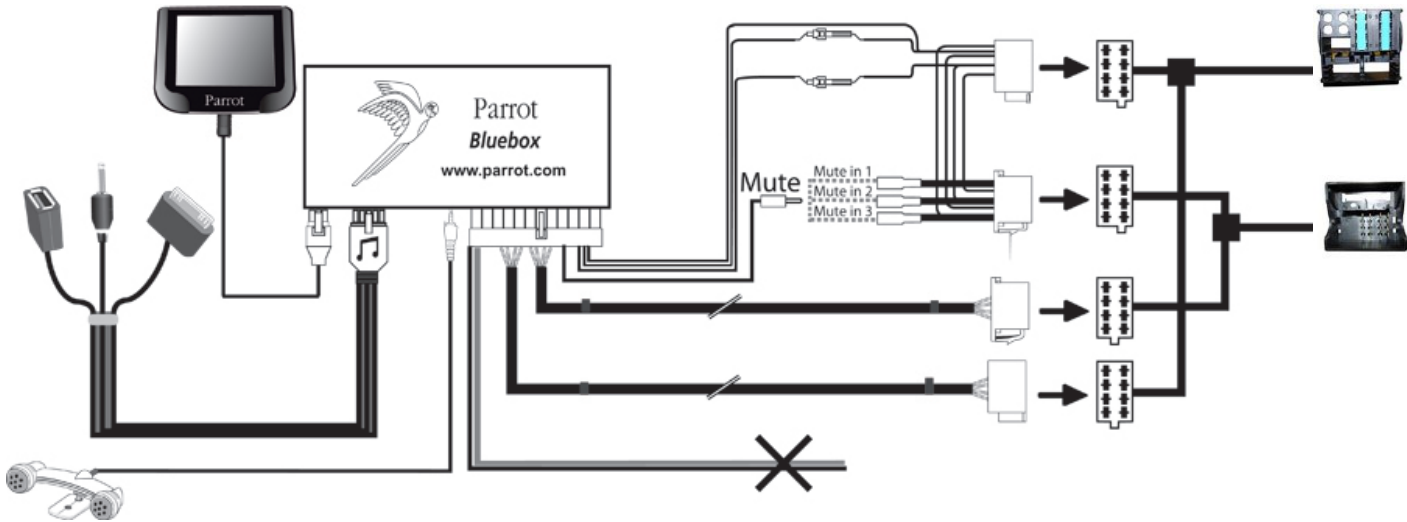

<http://www.parrotshopping.com>

ISO Adaptor Connection

N°	Connector		Description
Audio			
1	FEMALE		REAR RIGHT SPEAKER +
2	FEMALE		FRONT RIGHT SPEAKER +
3	FEMALE		FRONT LEFT SPEAKER +
4	FEMALE		REAR LEFT SPEAKER +
5	FEMALE		REAR RIGHT SPEAKER -
6	FEMALE		FRONT RIGHT SPEAKER -
7	FEMALE		FRONT LEFT SPEAKER -
8	FEMALE		REAR LEFT SPEAKER -
Supply			
2	FEMALE		+12V IGNITION
4	FEMALE		GROUND
8	FEMALE		+12V BATTERY
Audio			
1	MALE		REAR RIGHT SPEAKER +
2	MALE		FRONT RIGHT SPEAKER +
3	MALE		FRONT LEFT SPEAKER +
4	MALE		REAR LEFT SPEAKER +
5	MALE		REAR RIGHT SPEAKER -
6	MALE		FRONT RIGHT SPEAKER -
7	MALE		FRONT LEFT SPEAKER -
8	MALE		REAR LEFT SPEAKER -
Supply			
2	MALE		+12V IGNITION
4	MALE		GROUND
8	MALE		+12V BATTERY